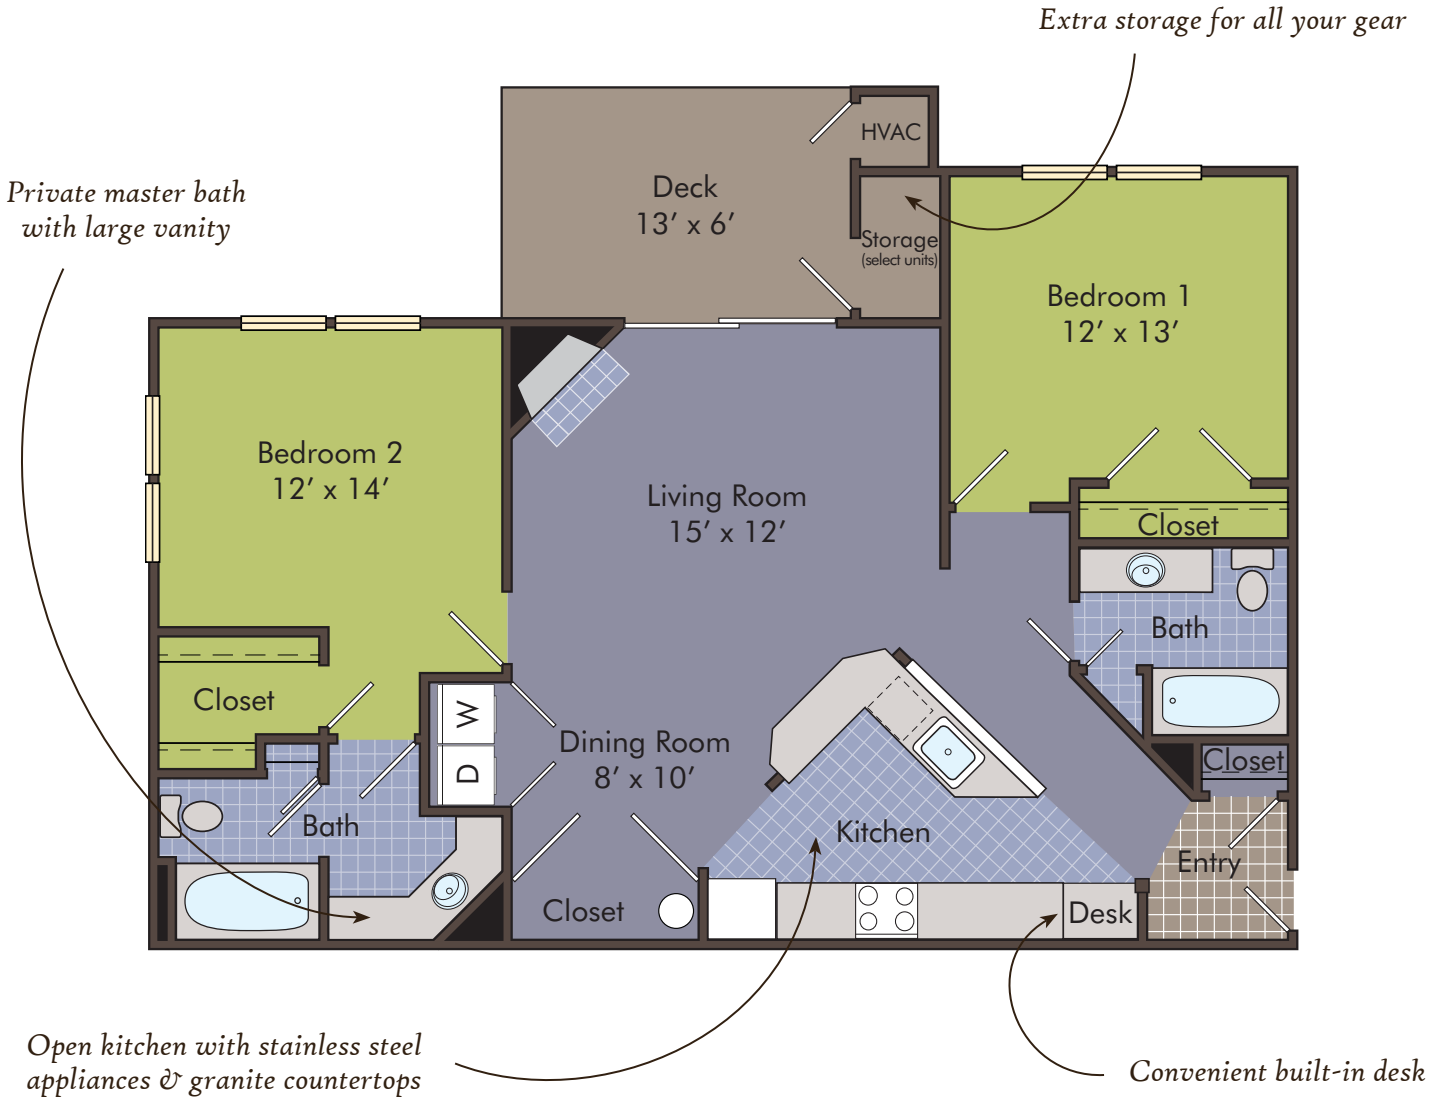

KNOLL CREST

APARTMENT HOMES

A New View

The MAPLEWOOD

Two Bedrooms • Two Baths • 1,120 Square Feet