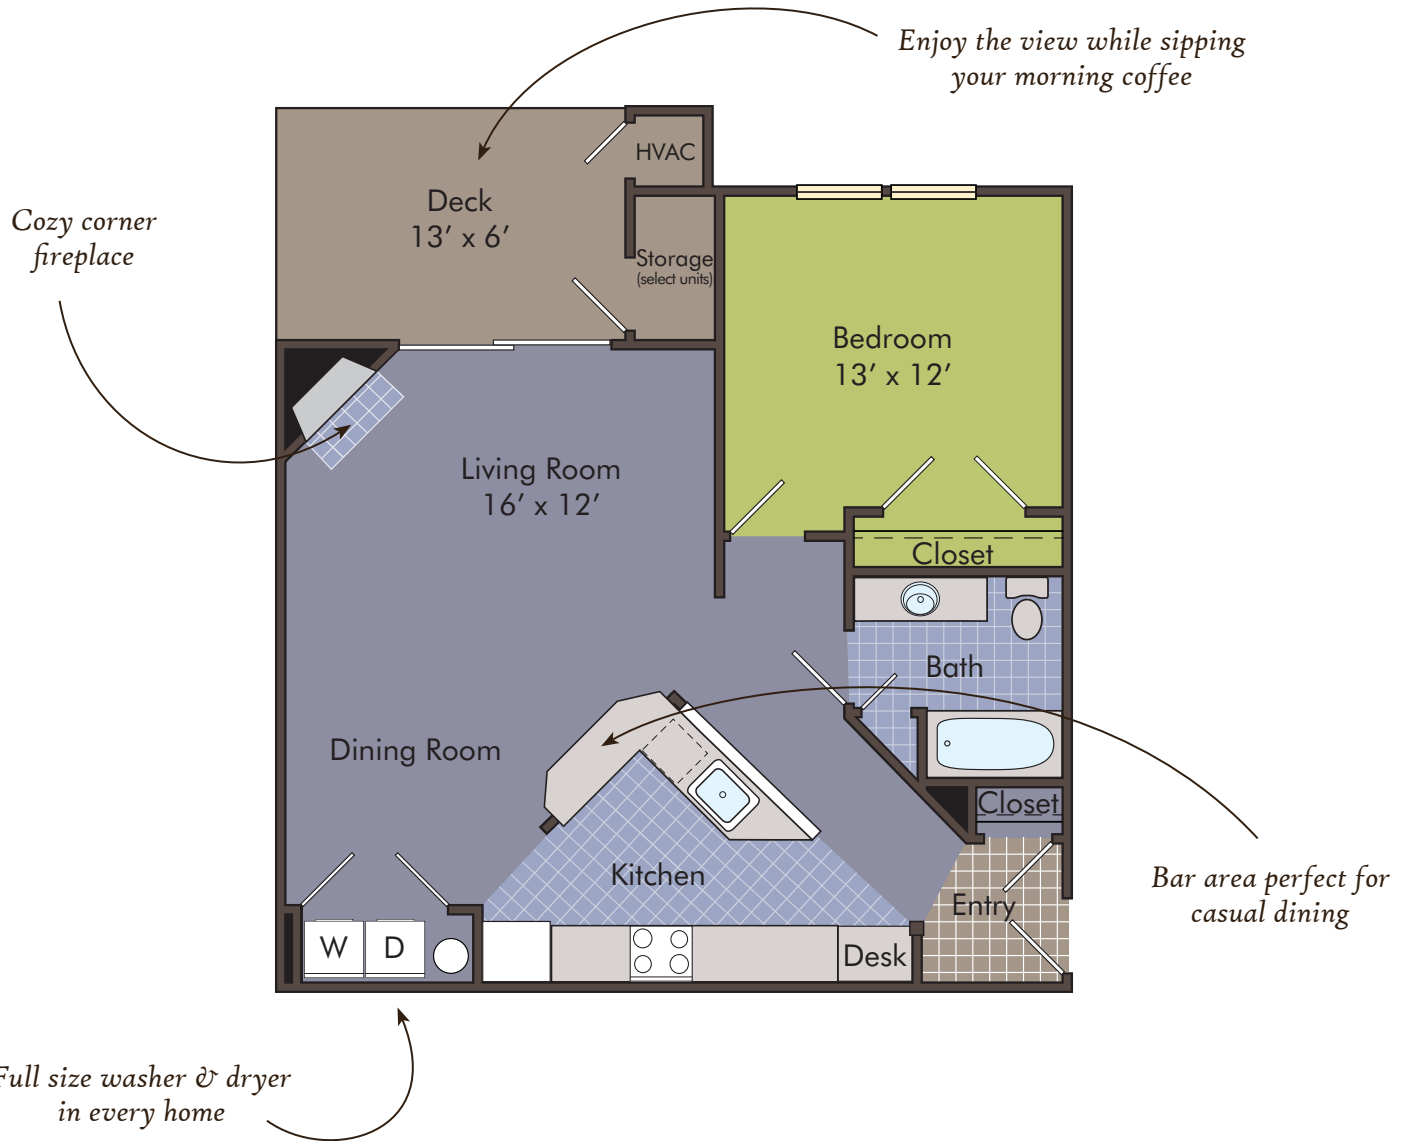

## *The OAKDALE*

One Bedroom • One Bath • 778 Square Feet