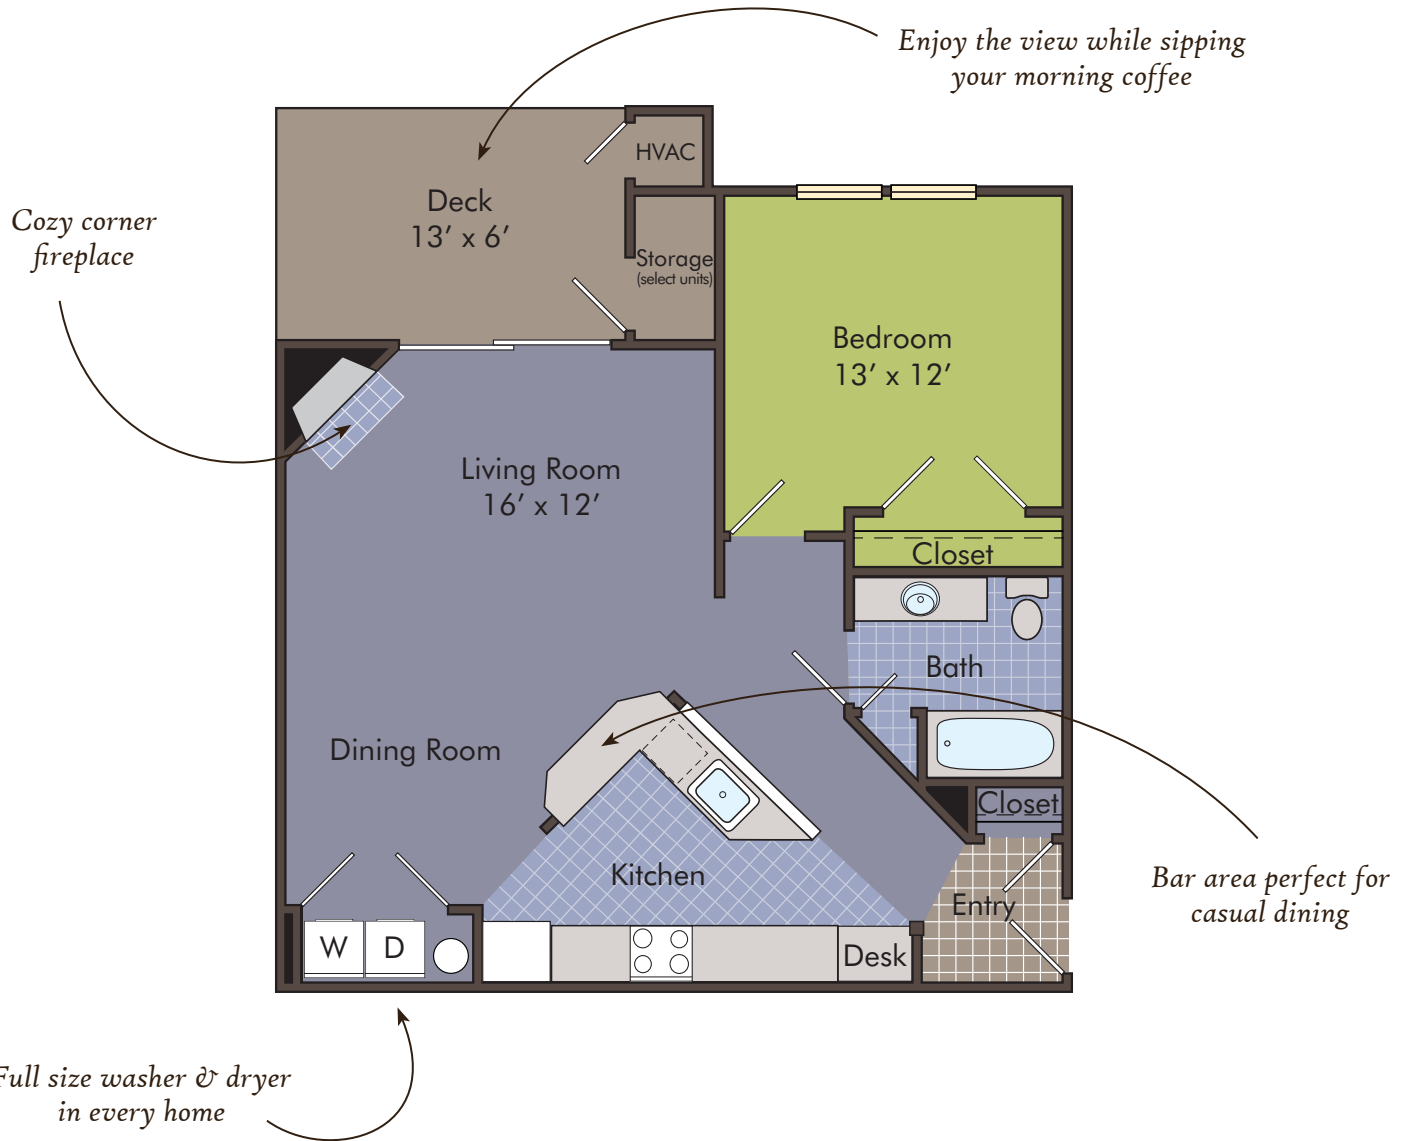

KNOLL CREST

APARTMENT HOMES

A New View

The OAKDALE

One Bedroom • One Bath • 778 Square Feet